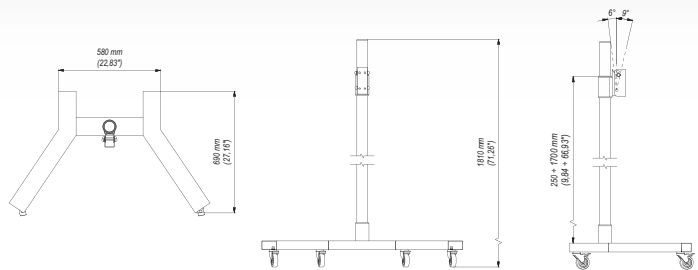

## Features

- 1 CASTERS WITH BRAKES
- 2 ADJUSTABLE HEIGHT:  
variable from 250-1700 mm
- 3 UNIVERSAL  
wide range of the VESA Mount

## Technical Data

75x75 mm  
100x100 mm  
200x100 mm  
200x200 mm  
300x300 mm  
400x200 mm  
400x400 mm  
600x400 mm  
800x200 mm  
800x400 mm

22"-60"

80 Kg

min. 75x75 mm  
max. 850x460 mm

-6°/+9°

-3,3°/+3,3°

min. 250 mm  
max. 1700 mm

## Trade Information

Index	Colour	Package	EAN
TR5c-B	■	■	5908252961412
TR5s-B	■	■	5908252961429

Package Dimensions [mm] (H x W x D)	1800x730x140
Weight [Kg]	40